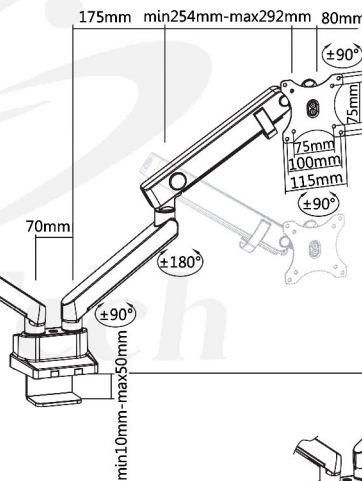

SH20 C024

Counterbalance Monitor Dual Desk Mount

Fits most 17"-32" flat & curved Monitors

Screen Size
17" ~ 32"

VESA Compatible
75x75 100x100

Tilt Range
+90° ~ -90°

Swivel Range
+90° ~ -90°

Screen Rotation
+90° ~ -90°

Weight Capacity
per Screen
0-8kg/0-17.6lbs

Detachable
VESA Plate

Cable
Management

**Aesthetically designed
with functionality and ease**

Installs from Top Side
installs entirely from above the
desk surface.

Smooth Arm Insertion
ensures easy installation.

Built-In Elbow Spring Gauge
allows perfect weight
adjustments at any level.

Clamp & Grommet Installation
accommodate more users.