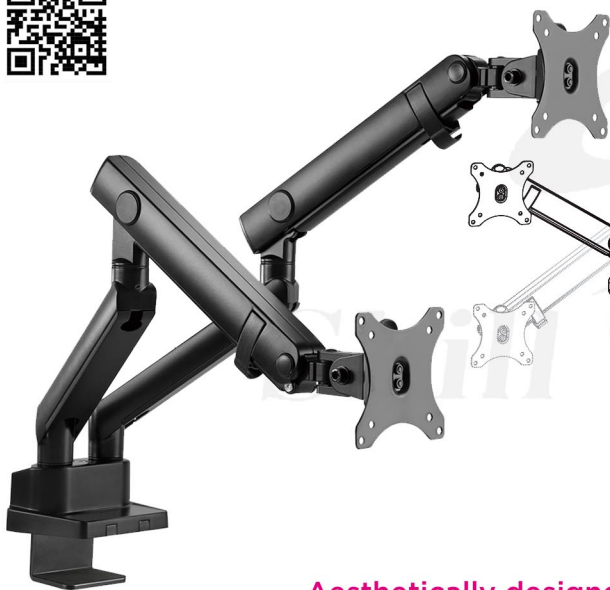

SH20 C024

Counterbalance Monitor Dual Desk Mount

Fits most 17"-32" flat & curved Monitors

Screen Size
17" ~ 32"

VESA Compatible
75x75 100x100

Tilt Range
+90° ~ -90°

Swivel Range
+90° ~ -90°

Screen Rotation
+90° ~ -90°

Weight Capacity
per Screen
0-8kg/0-17.6lbs

Detachable
VESA Plate

Cable
Management

**Aesthetically designed
with functionality and ease**

Installs from Top Side
installs entirely from above the
desk surface.

Smooth Arm Insertion
ensures easy installation.

Built-In Elbow Spring Gauge
allows perfect weight
adjustments at any level.

Clamp & Grommet Installation
accommodate more users.